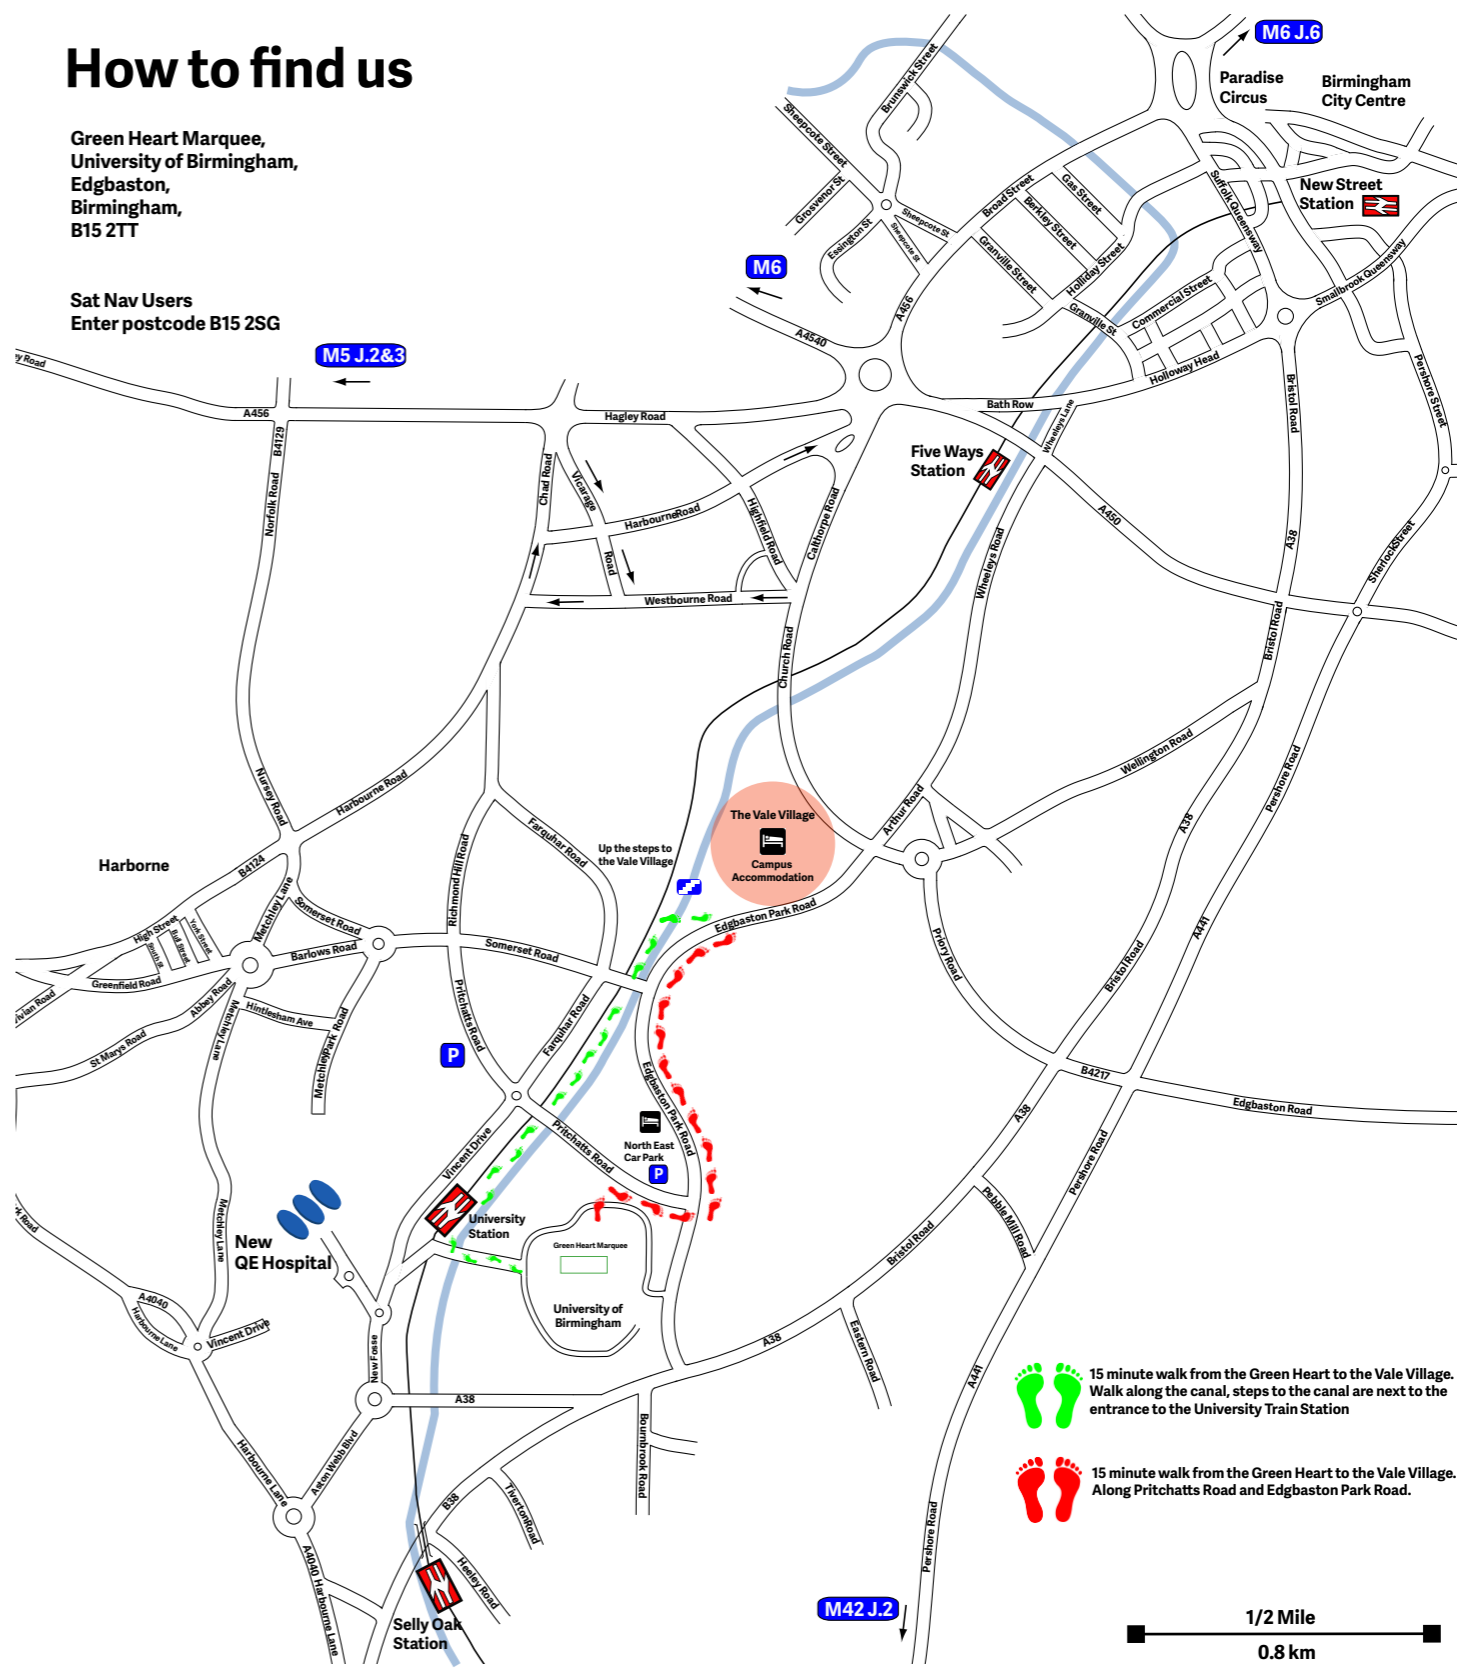

- R0 The Harding Building
- R1 Law Building
- R2 Frankland Building
- R3 Hills Building
- R4 Aston Webb – Lapworth Museum
- R5 Aston Webb – B Block
- R6 Aston Webb – Great Hall
- R7 Aston Webb – Student Hub
- R8 Physics West
- R9 Nuffield
- R10 Physics East
- R11 Medical Physics
- R12 Bramall Music Building
- R13 Poynting Building
- R14 Barber Institute of Fine Arts
- R15 Watson Building
- R16 Arts Building
- R17 Ashley Building
- R18 Strathcona Building
- R19 Education Building
- R20 J G Smith Building
- R21 Muirhead Tower
- R22 University Centre
- R23 Staff House
- R24 Geography
- R26 Biosciences Building
- R28 Murray Learning Centre
- R29 The Alan Walters Building
- R30 Main Library
- R31 Collaborative Teaching Laboratory
- R32 Teaching and Learning Building
- R33 Fry Building
- R34 Cuore

- G1 The Guild of Students
- G2 St Francis Hall
- G3 University House
- G4 Ash House
- G5 Beech House
- G6 Cedar House
- G7 Sport & Fitness

- G1 32 Pritchatts Road
- G2 31 Pritchatts Road
- G3 European Research Institute
- G4 3 Elms Road
- G5 Computer Centre
- G6 Metallurgy and Materials
- G7 IRC Net Shape Laboratory
- G8 Gisbert Kapp Building
- G9 52 Pritchatts Road
- G10 54 Pritchatts Road – Institute for Global Innovation
- G11 Maples Nursery
- G12 Winterbourne House and Garden
- G13 Hornton Grange
- G14 Garth House
- G15 Westmere
- G16 Lucas House
- G18 Priorsfield
- G19 Park House
- G20 Wolfson Advanced Glasshouses
- G22 Elms Day Nursery
- G23 Edgbaston Park Hotel and Conference Centre
- G24 Centre for Human Brain Health
- G25 Ecolab

How to find us

Green Heart Marquee,
University of Birmingham,
Edgbaston,
Birmingham,
B15 2TT

Sat Nav Users
Enter postcode B15 2SG

15 minute walk from the Green Heart to the Vale Village. Walk along the canal, steps to the canal are next to the entrance to the University Train Station

15 minute walk from the Green Heart to the Vale Village. Along Pritchatts Road and Edgbaston Park Road.