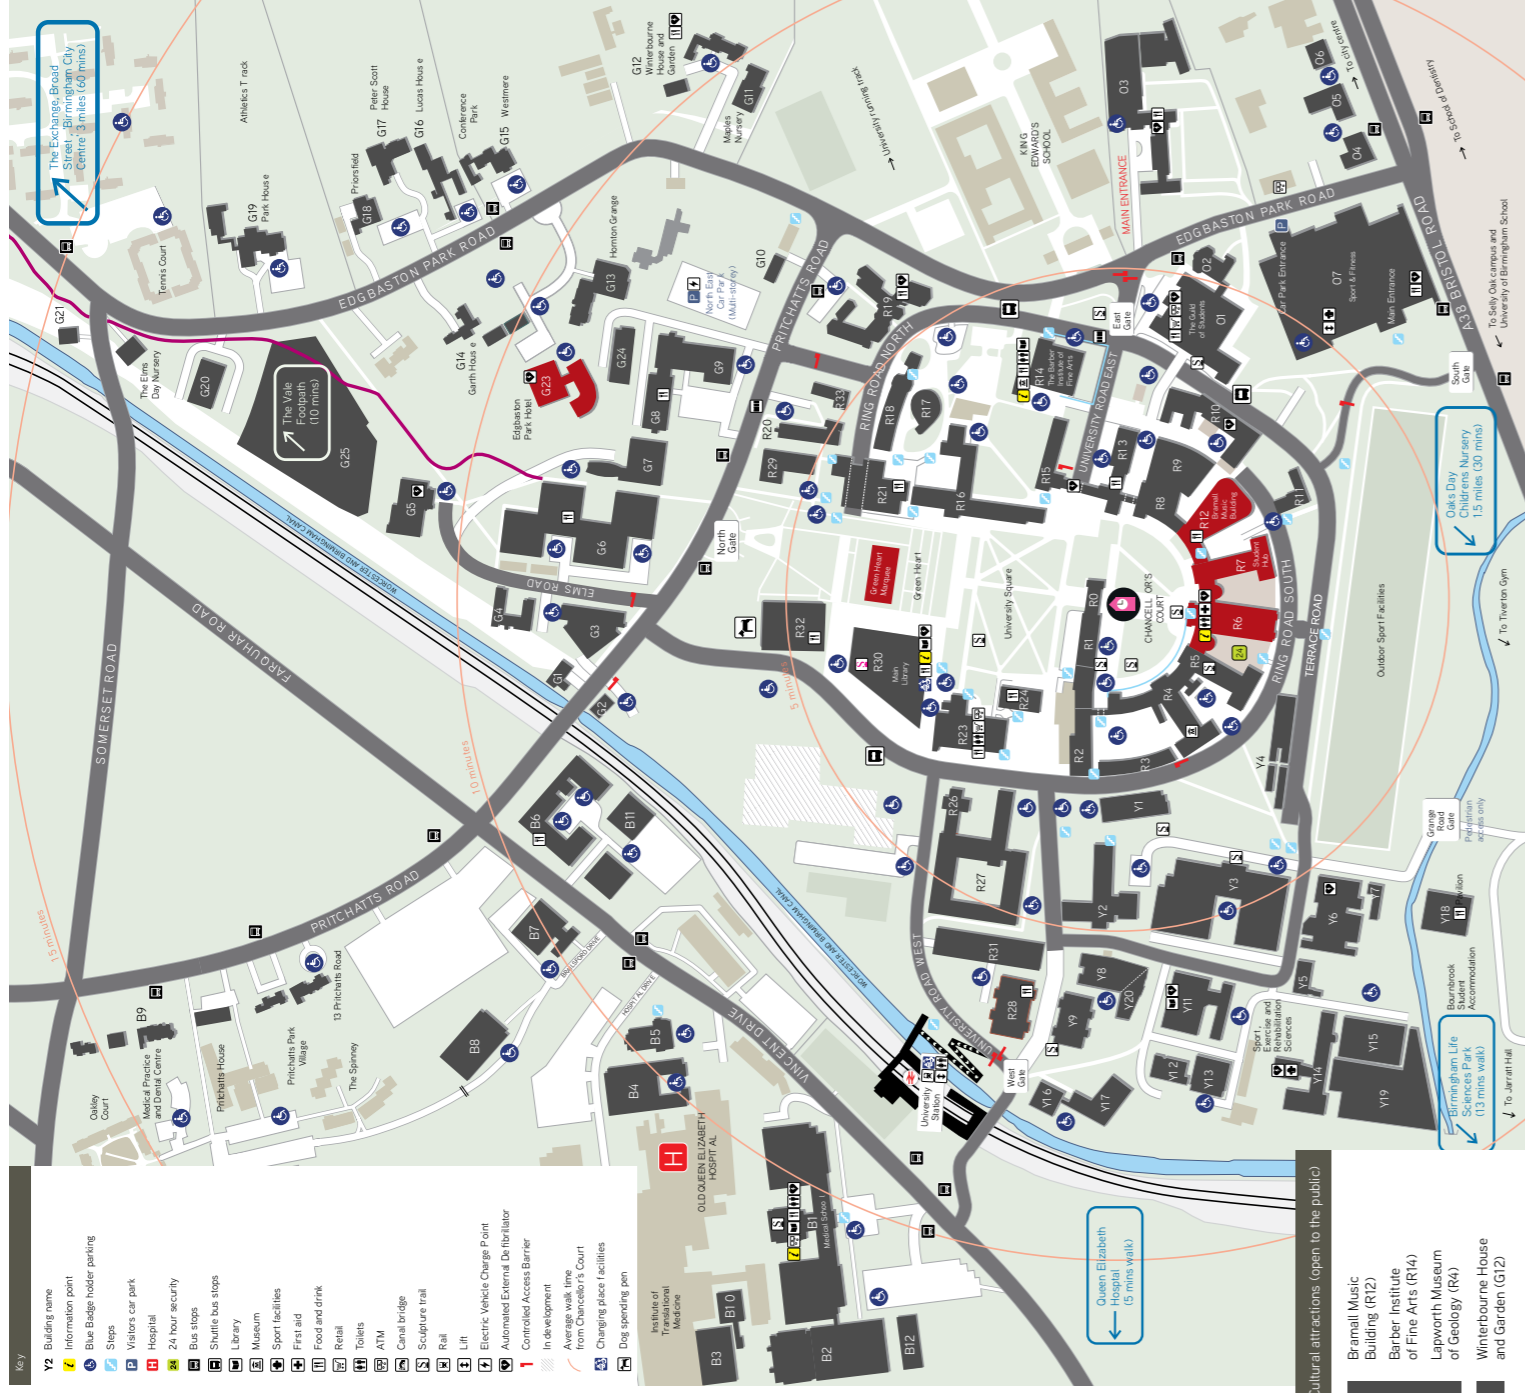

- R0 The Harding Building
- R1 Law Building
- R2 Frankland Building
- R3 Hills Building
- R4 Aston Webb – Lapworth Museum
- R5 Aston Webb – B Block
- R6 Aston Webb – Great Hall
- R7 Aston Webb – Student Hub
- R8 Physics West
- R9 Nuffield
- R10 Physics East
- R11 Medical Physics
- R12 Bramall Music Building
- R13 Poynting Building
- R14 Barber Institute of Fine Arts
- R15 Watson Building
- R16 Arts Building
- R17 Ashley Building
- R18 Strathcona Building
- R19 Education Building
- R20 J G Smith Building
- R21 Muirhead Tower
- R22 University Centre
- R23 Staff House
- R24 Geography
- R26 Biosciences Building
- R28 Murray Learning Centre
- R29 The Alan Walters Building
- R30 Main Library
- R31 Collaborative Teaching Laboratory
- R32 Teaching and Learning Building
- R33 Fry Building
- R34 Cuore

- B1 Medical School
- B2 Institute of Biomedical Research including IBR West
- B3 Wellcome Clinical Research Facility
- B4 Robert Aitken Institute for Clinical Research
- B5 CRUK Institute for Cancer Studies and Denis Howell Building
- B6 and Denis Howell Building
- B7 90 Vincent Drive
- B8 Henry Wellcome Building for Biomolecular NMR Spectroscopy
- B9 Medical Practice and Dental Centre
- B10 Advanced Therapies Facility
- B11 BioHub Birmingham
- B12 Health Sciences Research Centre (HSRC)

How to find us

Green Heart Marquee,
University of Birmingham,
Edgbaston,
Birmingham,
B15 2TT

Sat Nav Users
Enter postcode B15 2SG

15 minute walk from the Green Heart to the Vale Village. Walk along the canal, steps to the canal are next to the entrance to the University Train Station

15 minute walk from the Green Heart to the Vale Village. Along Pritchatts Road and Edgbaston Park Road.